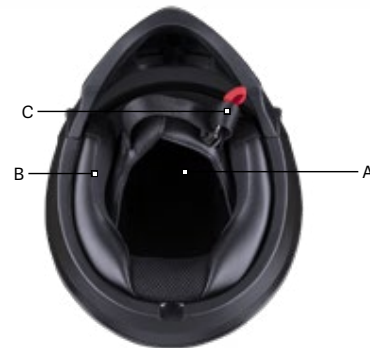

LIST OF ACCESSORIES

Category	Item code	Description	Msrp
Cheek Pad	82-610-60-02	EXO-COMBAT KW STANDARD CHEEK PAD XS	€ 19,90
	82-610-60-03	EXO-COMBAT KW STANDARD CHEEK PAD S	€ 19,90
	82-610-60-04	EXO-COMBAT KW STANDARD CHEEK PAD M	€ 19,90
	82-610-60-05	EXO-COMBAT KW STANDARD CHEEK PAD L	€ 19,90
	82-610-60-06	EXO-COMBAT KW STANDARD CHEEK PAD XL	€ 19,90
	82-610-60-07	EXO-COMBAT KW STANDARD CHEEK PAD XXL	€ 19,90
Chin Curtain	99-919-10	Chin curtain EXO-COMBAT	€ 9,90
Liner Set	82-603-60-02	EXO-COMBAT KW STANDARD LINER SET XS	€ 44,90
	82-603-60-03	EXO-COMBAT KW STANDARD LINER SET S	€ 44,90
	82-603-60-04	EXO-COMBAT KW STANDARD LINER SET M	€ 44,90
	82-603-60-05	EXO-COMBAT KW STANDARD LINER SET L	€ 44,90
	82-603-60-06	EXO-COMBAT KW STANDARD LINER SET XL	€ 44,90
	82-603-60-07	EXO-COMBAT KW STANDARD LINER SET XXL	€ 44,90
Mask	99-934-01	EXO-COMBAT Mask M/BLACK	€ 34,90
	99-934-011	EXO-COMBAT Mask White	€ 34,90
	99-934-012	EXO-COMBAT Mask Skull white	€ 44,90
	99-934-013	EXO-COMBAT Mask Stealth Dark Silver	€ 44,90
	99-934-014	EXO-COMBAT EVO Mask Matte Black	€ 34,90
	99-934-017	EXO-COMBAT MASK SAMURAI M/BLACK-RED	€ 44,90
Vents	99-937-01	EXO-COMBAT Top Vent Ass'y M/Black	€ 4,90
Sun Visor	52-547-50	EXO-COMBAT/COVERT-X Sunvisor Clear (KS-8)	€ 19,90
	52-547-51	EXO-COMBAT/COVERT-X Sun Visor Light Smoke (KS-8)	€ 19,90
	52-547-68	EXO-COMBAT/COVERT-X Sun Visor Dark Smoke (KS-8)	€ 19,90
	52-547-69	EXO-COMBAT/COVERT-X Sun Visor SILVER (KS-8)	€ 29,90
	52-547-71	EXO-COMBAT/COVERT-X Sun Visor GOLD (KS-8)	€ 29,90