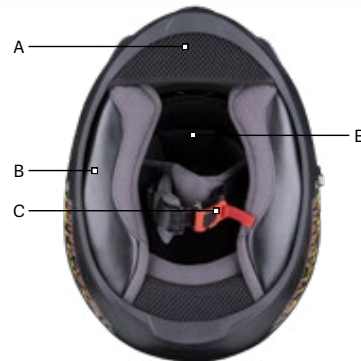

## LIST OF ACCESSORIES

EXO-390

- 1 - Top vent
- 2 - Lower vent
- 3 - Exhaust vent
- 4 - Shield ratchet
- 5 - Side vent
- 6 - Breath guard

- A - Chin curtain
- B - Cheek pad
- C - Chinstrap buckle
- D - S logo
- E - Crown liner