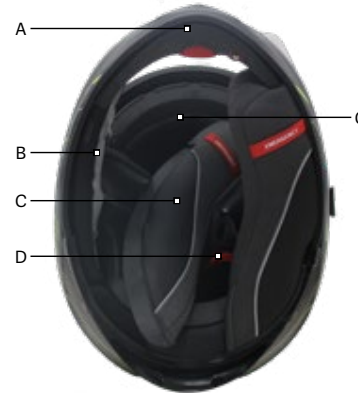

EXO-R1 CARBON AIR  
EXO-R1 AIR

- 1 - Top vent
- 2 - Supervent (M - L)
- 3 - Shield Ratchet
- 4 - Shield lock
- 5 - Lower vent
- 6 - Rear vent
- 7 - Chin curtain
- 8 - Breathguard

- A - Chin EPS + Air pump
- B - Air pocket
- C - Cheek pad
- D - Chinstrap snap
- E - S logo
- F - Rear logo
- G - Crown liner
- H - Pins for Pinlock