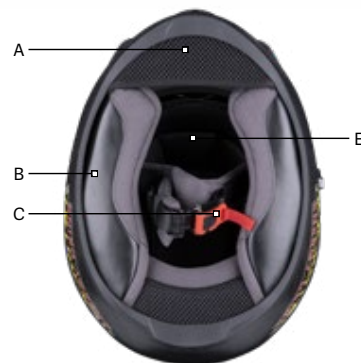

## LIST OF ACCESSORIES

EXO-490

- 1 - Top vent
- 2 - Lower vent
- 3 - Exhaust vent
- 4 - Twistgrip
- 5 - Shield Ratchet
- 6 - Side vent
- 7 - Breath guard

- A - Chin curtain
- B - Cheek pad
- C - Chinstrap buckle
- D - S logo
- E - Crown liner