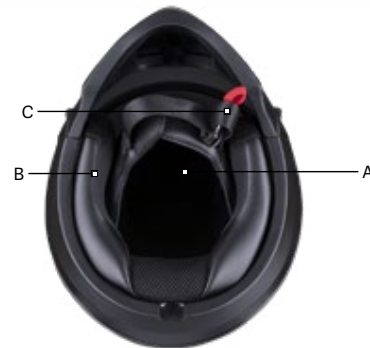

LIST OF ACCESSORIES

Category	Item code	Description	Msrp
Cheek Pad	86-610-60-02	COVERT-X KW3 STANDARD CHEEK PAD XS	€ 24,90
	86-610-60-03	COVERT-X KW3 STANDARD CHEEK PAD S	€ 24,90
	86-610-60-04	COVERT-X KW3 STANDARD CHEEK PAD M	€ 24,90
	86-610-60-05	COVERT-X KW3 STANDARD CHEEK PAD L	€ 24,90
	86-610-60-06	COVERT-X KW3 STANDARD CHEEK PAD XL	€ 24,90
	86-610-60-07	COVERT-X KW3 STANDARD CHEEK PAD XXL	€ 24,90
Chin Curtain	99-919-13	COVERT-X Chin Curtain	€ 9,90
Liner Set	86-603-60-02	COVERT-X KW3 STANDARD LINER SET XS	€ 44,90
	86-603-60-03	COVERT-X KW3 STANDARD LINER SET S	€ 44,90
	86-603-60-04	COVERT-X KW3 STANDARD LINER SET M	€ 44,90
	86-603-60-05	COVERT-X KW3 STANDARD LINER SET L	€ 44,90
	86-603-60-06	COVERT-X KW3 STANDARD LINER SET XL	€ 44,90
	86-603-60-07	COVERT-X KW3 STANDARD LINER SET XXL	€ 44,90
Vents	99-947-01	COVERT-X Top Vent Ass'y M/Black	€ 4,90
	99-947-02	COVERT-X Top Vent Ass'y Black	€ 4,90
Mask	99-934-015	COVERT-X Mask Matte Black	€ 34,90
Logo	-	COVERT-X LOGO (Only for warranty)	-
Sun Visor	52-547-50	EXO-COMBAT/COVERT-X Sunvisor Clear (KS-8)	€ 19,90
	52-547-51	EXO-COMBAT/COVERT-X Sun Visor Light Smoke (KS-8)	€ 19,90
	52-547-68	EXO-COMBAT/COVERT-X Sun Visor Dark Smoke (KS-8)	€ 19,90
	52-547-69	EXO-COMBAT/COVERT-X Sun Visor SILVER (KS-8)	€ 29,90
	52-547-71	EXO-COMBAT/COVERT-X Sun Visor GOLD (KS-8)	€ 29,90
Etc.	-	COVERT-X SUNVISOR HOLDER ASSY L (Only for warranty)	-
	-	COVERT-X SUNVISOR HOLDER ASSY R (Only for warranty)	-
	-	COVERT-X SUNVISOR COVER L (Only for warranty)	-
	-	COVERT-X SUNVISOR COVER R (Only for warranty)	-
	-	COVERT-X ASSY/ CHIN HOLDER COVER (Only for warranty)	-
	-	COVERT-X ASSY/ MASK HOLDER (Only for warranty)	-