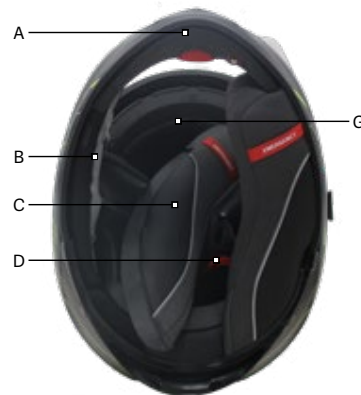

## LIST OF ACCESSORIES

EXO-1400 CARBON AIR  
EXO-1400 AIR

- 1 - Supervent (M - L)
- 2 - Shield lock
- 3 - Lower vent
- 4 - Shield Ratchet
- 5 - Chin curtain
- 6 - Breathguard

- A - Chin EPS + Air pump
- B - Cheek pad
- C - Air pocket
- D - Chinstrap snap
- E - Sunvisor handle
- F - S logo
- G - Crown liner
- H - Pins for Pinlock
- I - Rear logo