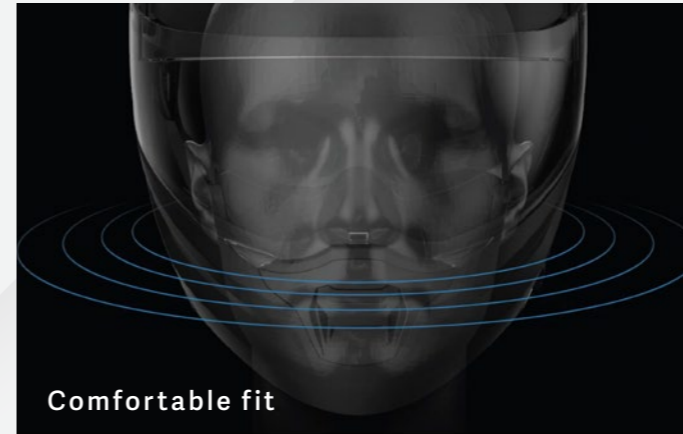

FLIP UP
& BACK

EXO-930 EVO

SIKON

SIKON | Grey-Black-White
249,90 € | 194-428-176

NEW/24

SIKON | Black-Silver-Red
249,90 € | 194-428-262

NEW/24

SIKON | Matt Black-Silver-White
249,90 € | 194-428-284

NEW/24

SIKON | Matt White-Black-Red
249,90 € | 194-428-292

NEW/24

Comfortable fit

FLIP UP
& BACK

New Chin-Bar design

Smoothly Chin-Bar

SCORPION EXO.