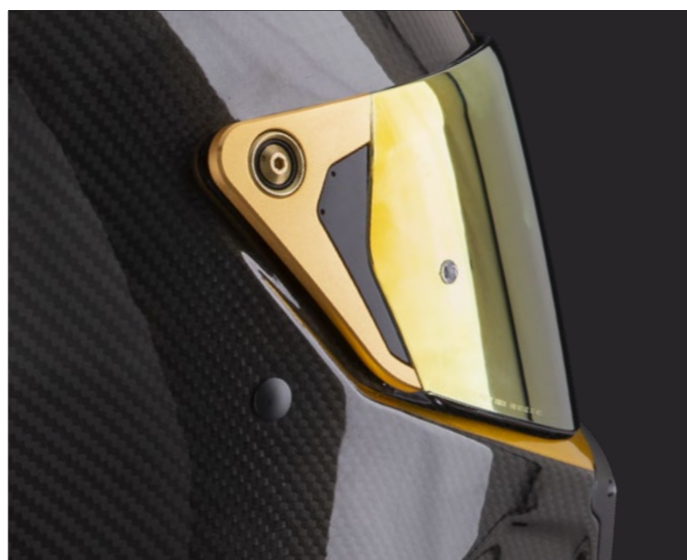

EXO-HX1 CARBON SE SOLID

SOLID | **Black**
439,90 € 87-261-03
*Light Silver shield included