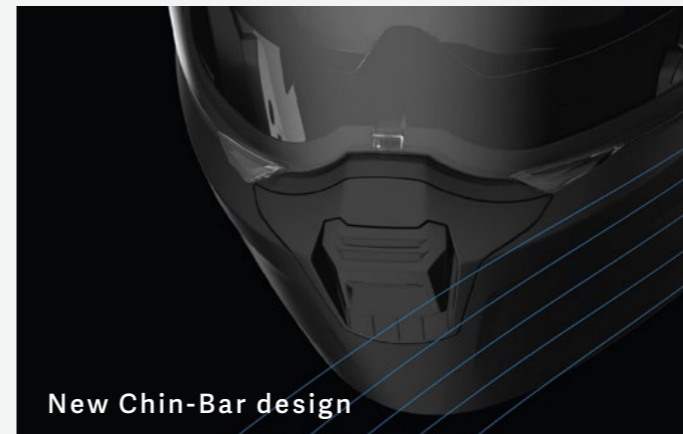

NEW/24

SIKON | Matt White-Black-Red
249,90 € | 194-428-292

NEW/24

Comfortable fit

FLIP UP
& BACK

New Chin-Bar design

Smoothly Chin-Bar

SCORPION EXO.