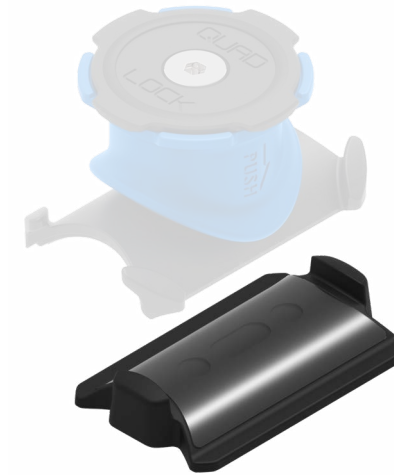

CYCLE.

FITS BAR SIZES
25mm (0.98")
to 40mm (1.5")

HANDLEBAR/STEM MOUNT

QLM-BMP-BL

The Quad Lock® Bike Mount is the lightest and strongest smartphone bike mounting system on the market, compatible with all Quad Lock® Cases and the Quad Lock® Universal Adaptor for other smartphones and small devices.

FLAT BAR ADAPTOR

QLA-FBA

The Quad Lock Flat Bar Adaptor allows cyclists with flat handlebars to use the Quad Lock Stem Mount. Simply insert the Flat Bar Adaptor between the handlebars and the Quad Lock Stem Mount for a secure, stable mounting option.