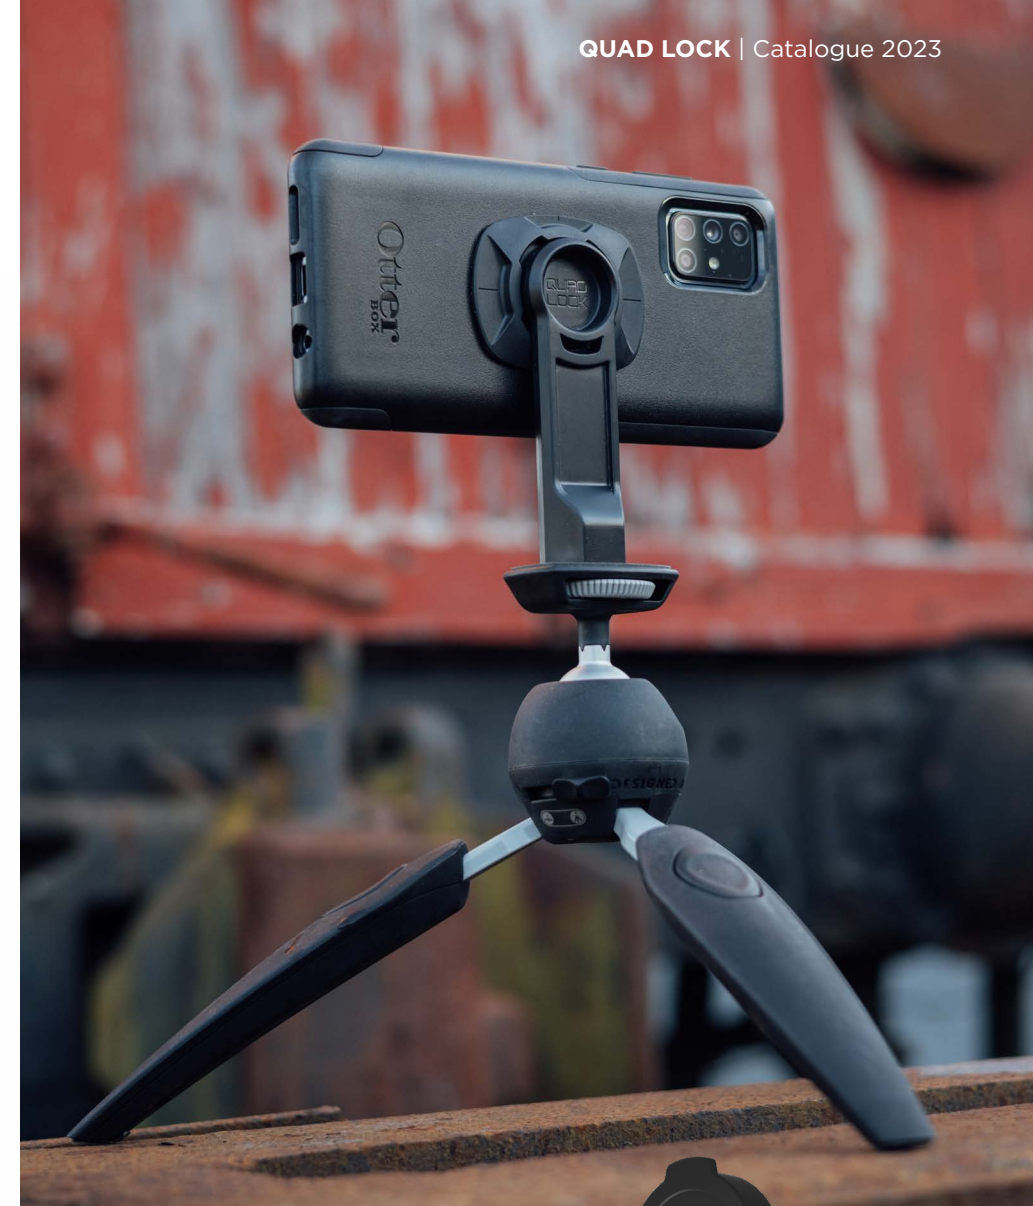

SPORTS ARMBAND

QLM-ARM

Comfortable and convenient, the Sports Armband holds your phone off your arm to reduce sweat levels. The strap is made from Nylon Lycra that can be adjusted between 17-38cm (6.5-15 inches) circumference.

GOLF /STROLLER.

FITS BAR SIZES
20mm (0.79") to 38mm (1.5")

QUICK RELEASE STRAP MOUNT

QLM-STP

Using our patented dual-stage lock, your phone will stay secure on your golf buggy/cart or stroller/pram. The velcro strap means there are no tools required and you can secure your Quick Release Strap Mount to a variety of handles.

CAMERA

TRIPOD/SELFIE STICK

QLM-TRI-3

Super compact and easily transportable, no tools required, simply attached you Quad Lock equipped smartphone, then adjust the length, extend the legs, and articulate the head up to 270 degrees to get the perfect photo or video.

LANYARD

QLA-LAN

The Lanyard attaches to your Quad Lock Tripod/Selfie Stick and loops around your wrist for added security during use, plus easy carrying.

TRIPOD ADAPTOR

QLM-TRI-3

Connect your Quad Lock equipped smartphone to a camera tripod, for beautiful still photos, steady video and low-light shots. Fitted with an industry standard 1/4" 20 female thread.