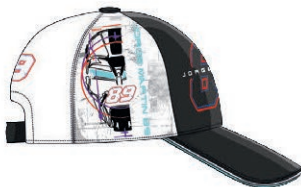

89

JORGE MARTIN

main collection

cap

baseball cap

PPTC : 40€

code: 2646201

unisex

one size / adjustable

fabric: 100% chino cotton front/visor + 100% polyester sides and back . **color:** multicolor.
details: screen print+HD print logo, sublimation printing on sides.